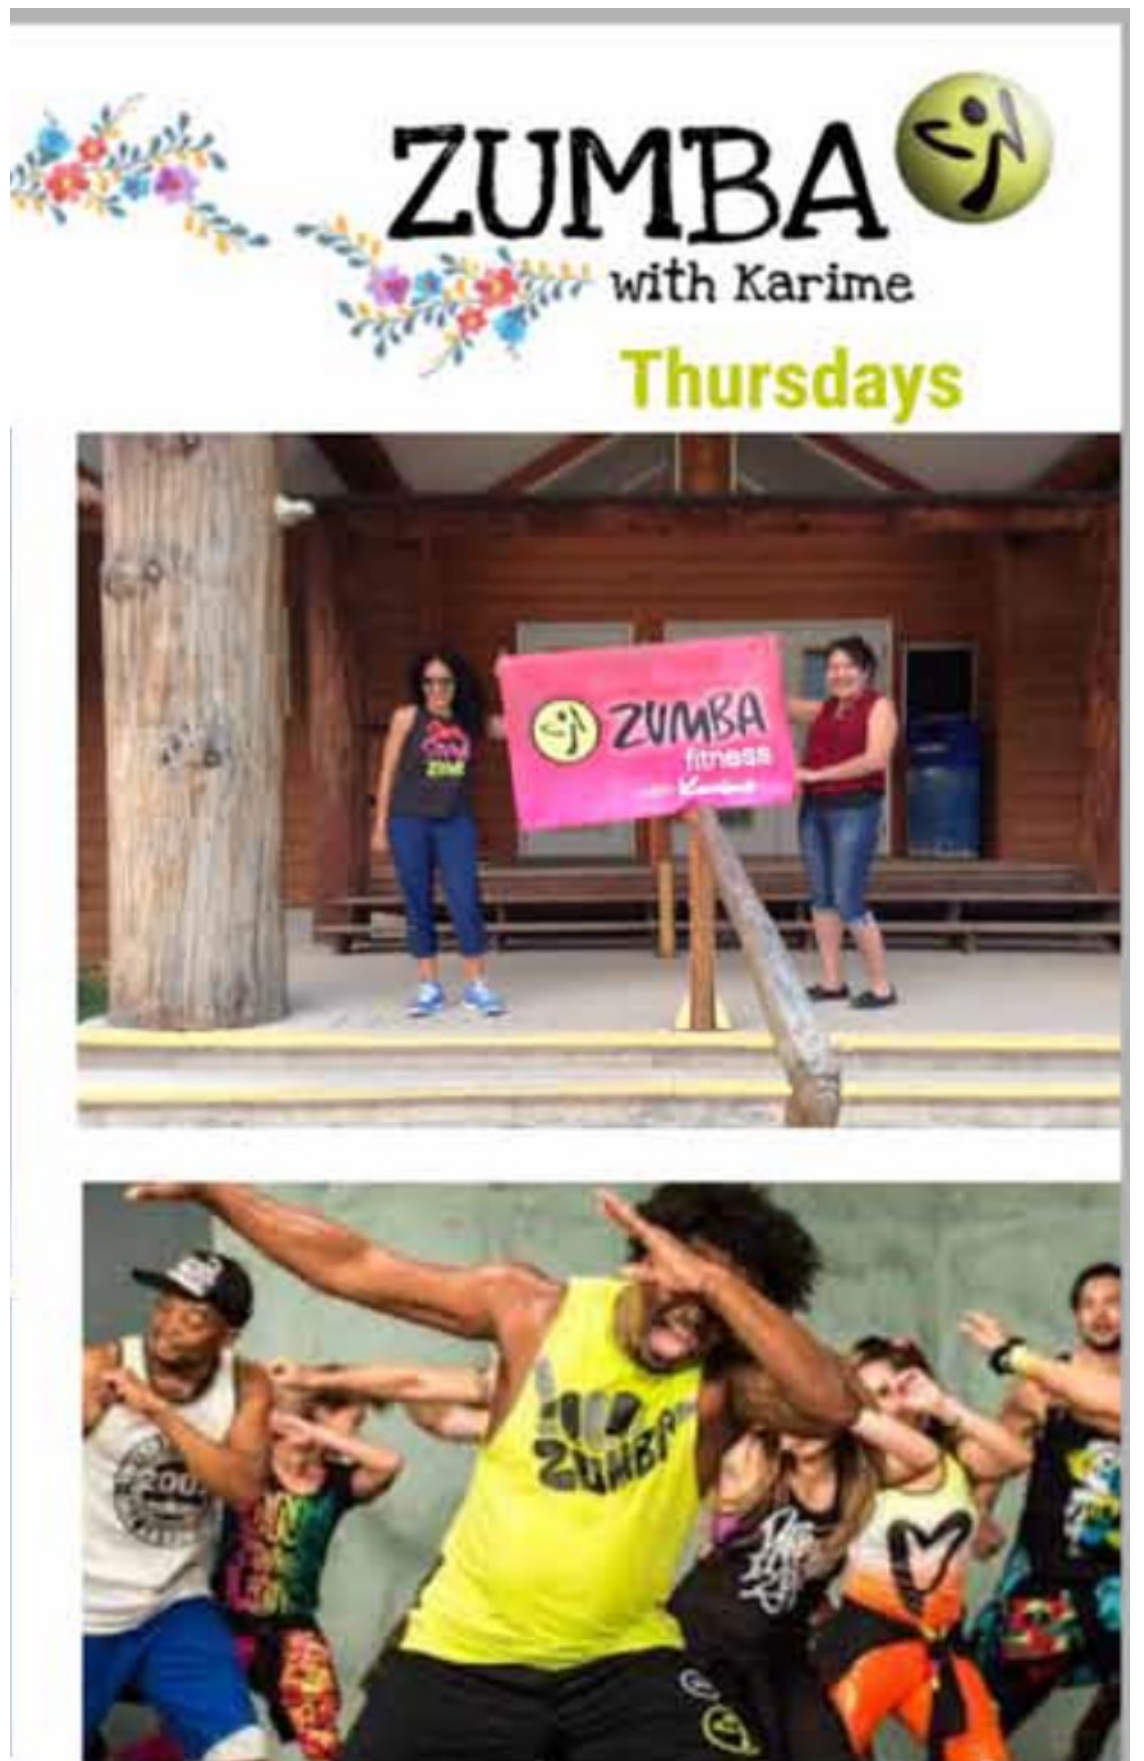

## Zumba with Karime

Thursdays 7:00-8:00pm

Feb.6-Mar.12 & April 2-May 7

\$42/6 classes or \$8 drop-in

Drop in \$8  
Punch cards will be  
available at REC Centre  
10/Class Punch Card \$80

**Buy 10/ classes Punch Card  
Get 1 FREE class**